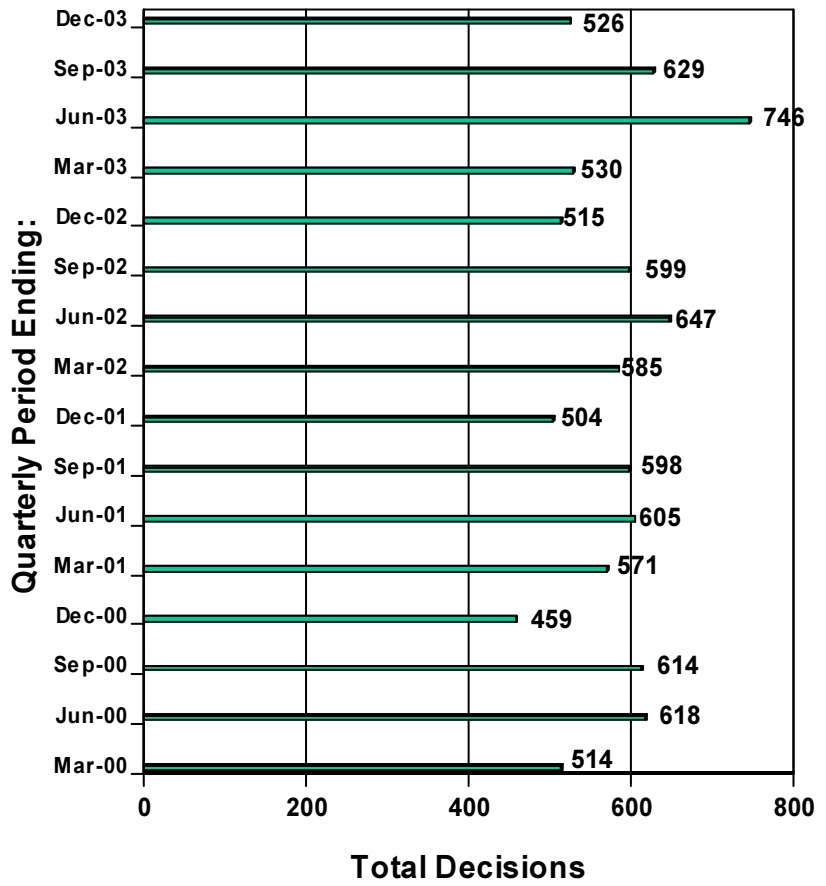

Total Decisions issued Quarterly by South Cambs

% of all Applications Determined Within 8 Weeks